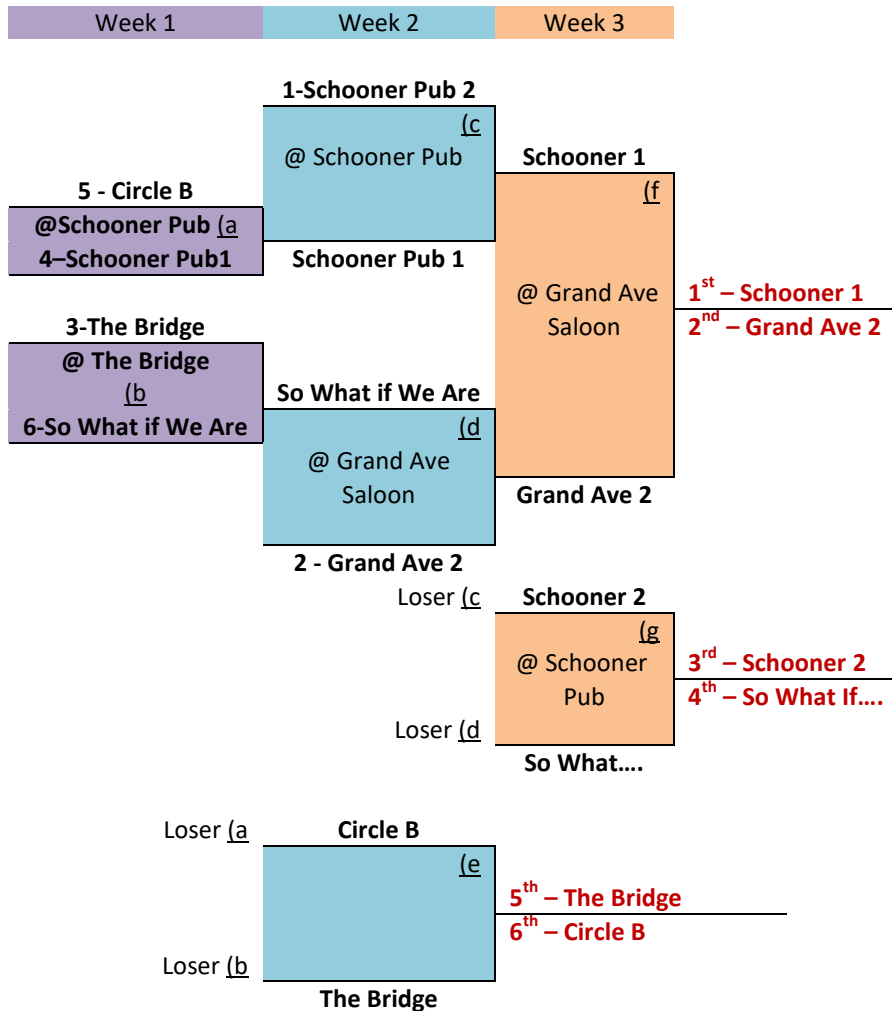

MACD FALL 2022 – SUNDAY Night Ozaukee - 14 Team playoff bracket

Payouts based on regular season wins & Losses  
Playoff payouts & Trophies based on overall finish