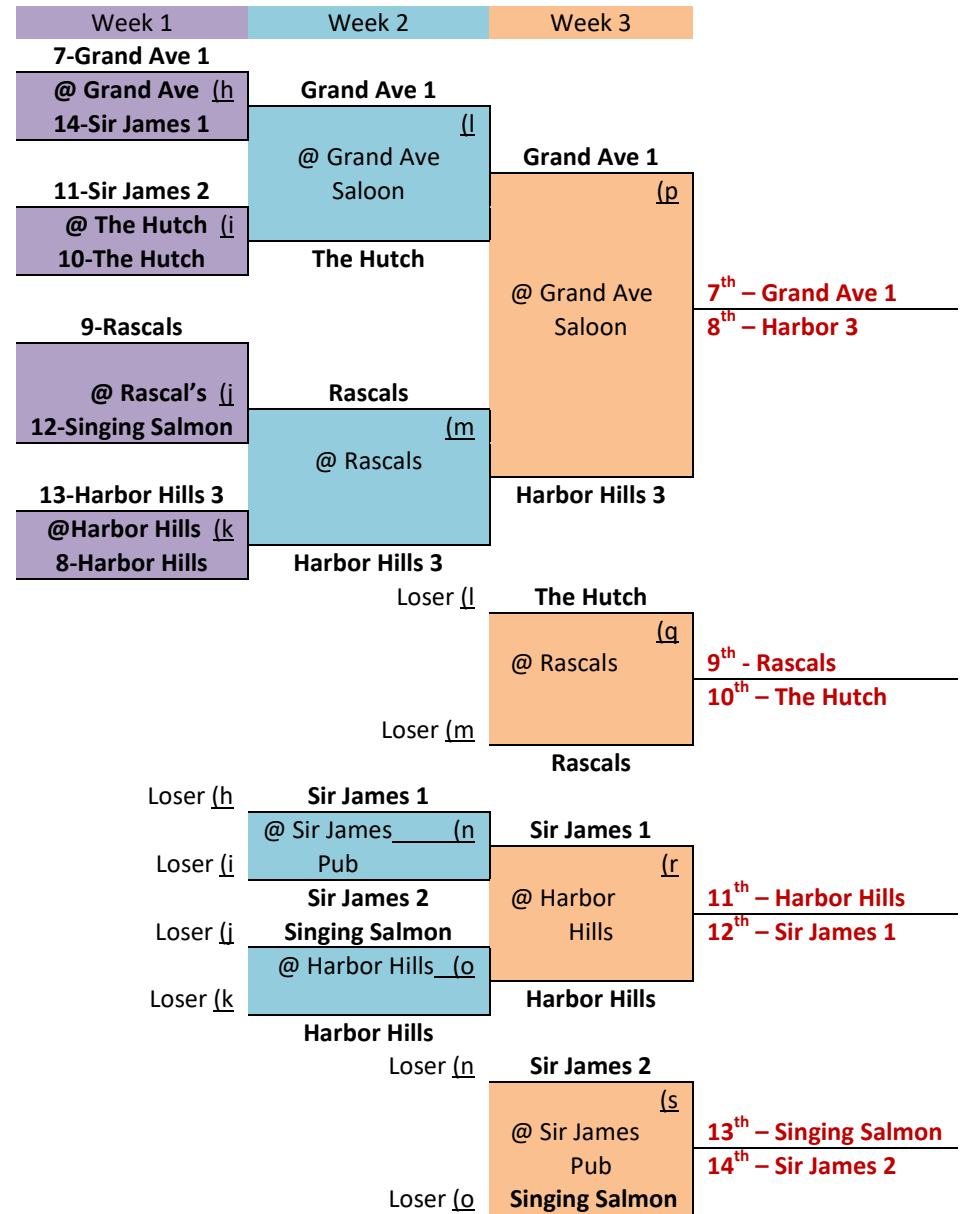

MACD FALL 2022 – SUNDAY Night Ozaukee - 14 Team playoff bracket

Payouts based on regular season wins & Losses  
Playoff payouts & Trophies based on overall finish